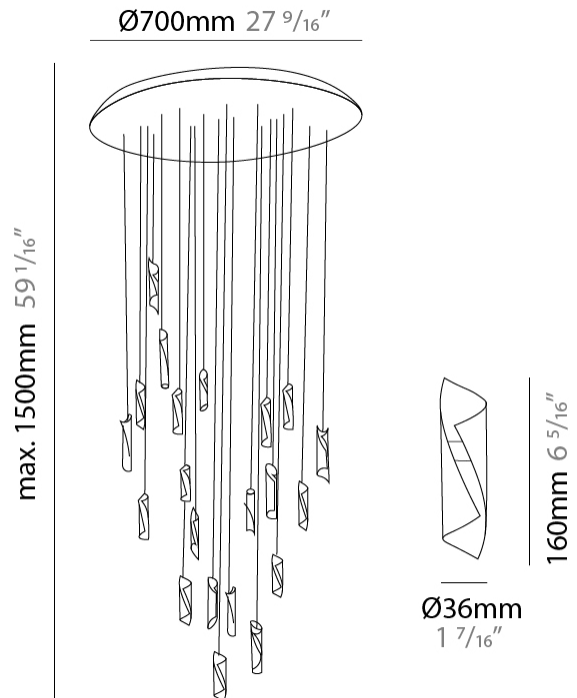

HUE 20 SUSPENSION

D131004- _____

base number

1. To build a product code in our configurator select the specify button on the base model # product page
2. To build a manual product code on this datasheet choose from the options listed below in blue font and add the suffix to the base model #

GENERAL

Series: HUE
Subseries: Hue 20
Brand: Knikerboker
Division: Design
Mounting Type: Suspension
Mounting Location: Ceiling
Subcategory: Ambient

PHYSICAL

Shape: Abstract
Diameter (mm): 700
Diameter (in): 27 ⁹/₁₆"
Height (mm): 160
Height (in): 6 ⁵/₁₆"
Max. Overall Height (mm): 1500
Max. Overall Height (in): 59 ¹/₁₆"
Light Distribution: Direct / Indirect
Fixture Finish: EWH / EBK / MAN / COF / PRD / SLF / GLF / CLF / BRL / EWS / EWG / EWC / EWR / EBS / EBG / EBC / EBC / EBB / MAS / MAD / MAC / MAB / COS / CGO / CCL / CBL / PRS / PRG / PRC / PRB
Fixture Material: Metal
Cable Details: Silicon Coaxial Cable

ELECTRICAL

Lamp Type: LED
Total Output Wattage (W): 30
Dimming: Phase Dimming (120Vac Only)
Driver Included: Yes
Driver Location: Integrated
Driver Type: Constant Current - Universal
Driver Class: Class 2
Input Voltage (V): 120 - 277
Constant Current (MA): 350
Upon Request: Phase dimming @120Vac only / Non-dimming 277Vac

LED

Number of LEDs: 20
Color Temperature (°K): 3000
Max. Delivered Lumen (lm): 3000
CRI: >80 CRI
Lamp Life (hrs): 50000

OPTICAL

RATINGS AND CERTIFICATIONS

Certified By: Certified for North American Standards
IP rating: IP20